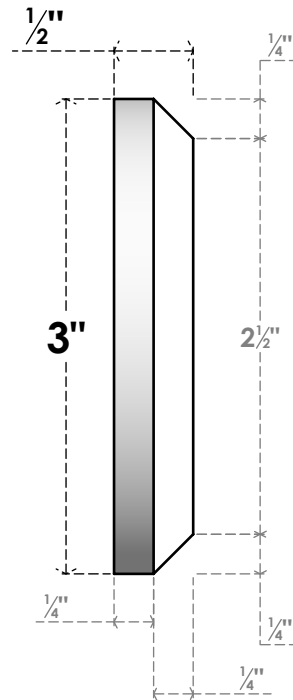

ROSP030X030X050GRY13

3"W X 3"H X 1/2"P STANDARD GRAYSON SPIRAL ROSETTE WITH BEVELED EDGE, ARCHITECTURAL GRADE PVC

FRONT

SIDE

EKENA MILLWORK
2300 WEST MAIN ST.
CLARKSVILLE, TX 75426
TOLL FREE: 866-607-0453
WWW.EKENAMILLWORK.COM

NOTES

1. INSTALLATION TO BE COMPLETED IN ACCORDANCE WITH MANUFACTURER'S SPECIFICATIONS.
2. DRAWING MAY NOT BE TO SCALE
3. THIS DRAWING IS INTENDED FOR DESIGN AND PLANNING PURPOSES ONLY.
4. ALL INFORMATION CONTAINED HEREIN WAS CURRENT AT THE TIME OF DEVELOPMENT BUT MUST BE REVIEWED AND APPROVED BY THE PRODUCT MANUFACTURER TO BE CONSIDERED ACCURATE.
5. ARCHITECTURAL GRADE PVC PRODUCTS ARE MADE FROM EXPANDED CELLULAR PVC AND COME NATURALLY WHITE BUT MAY BE PAINTED