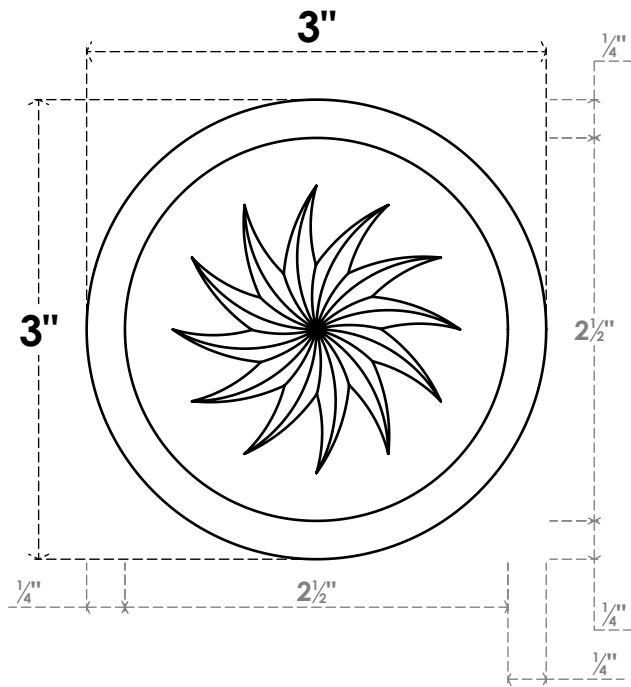

ROSP030X030X050GRY13

3"W X 3"H X 1/2"P STANDARD GRAYSON SPIRAL ROSETTE WITH BEVELED EDGE, ARCHITECTURAL GRADE PVC

FRONT

SIDE

EKENA MILLWORK
2300 WEST MAIN ST.
CLARKSVILLE, TX 75426
TOLL FREE: 866-607-0453
WWW.EKENAMILLWORK.COM